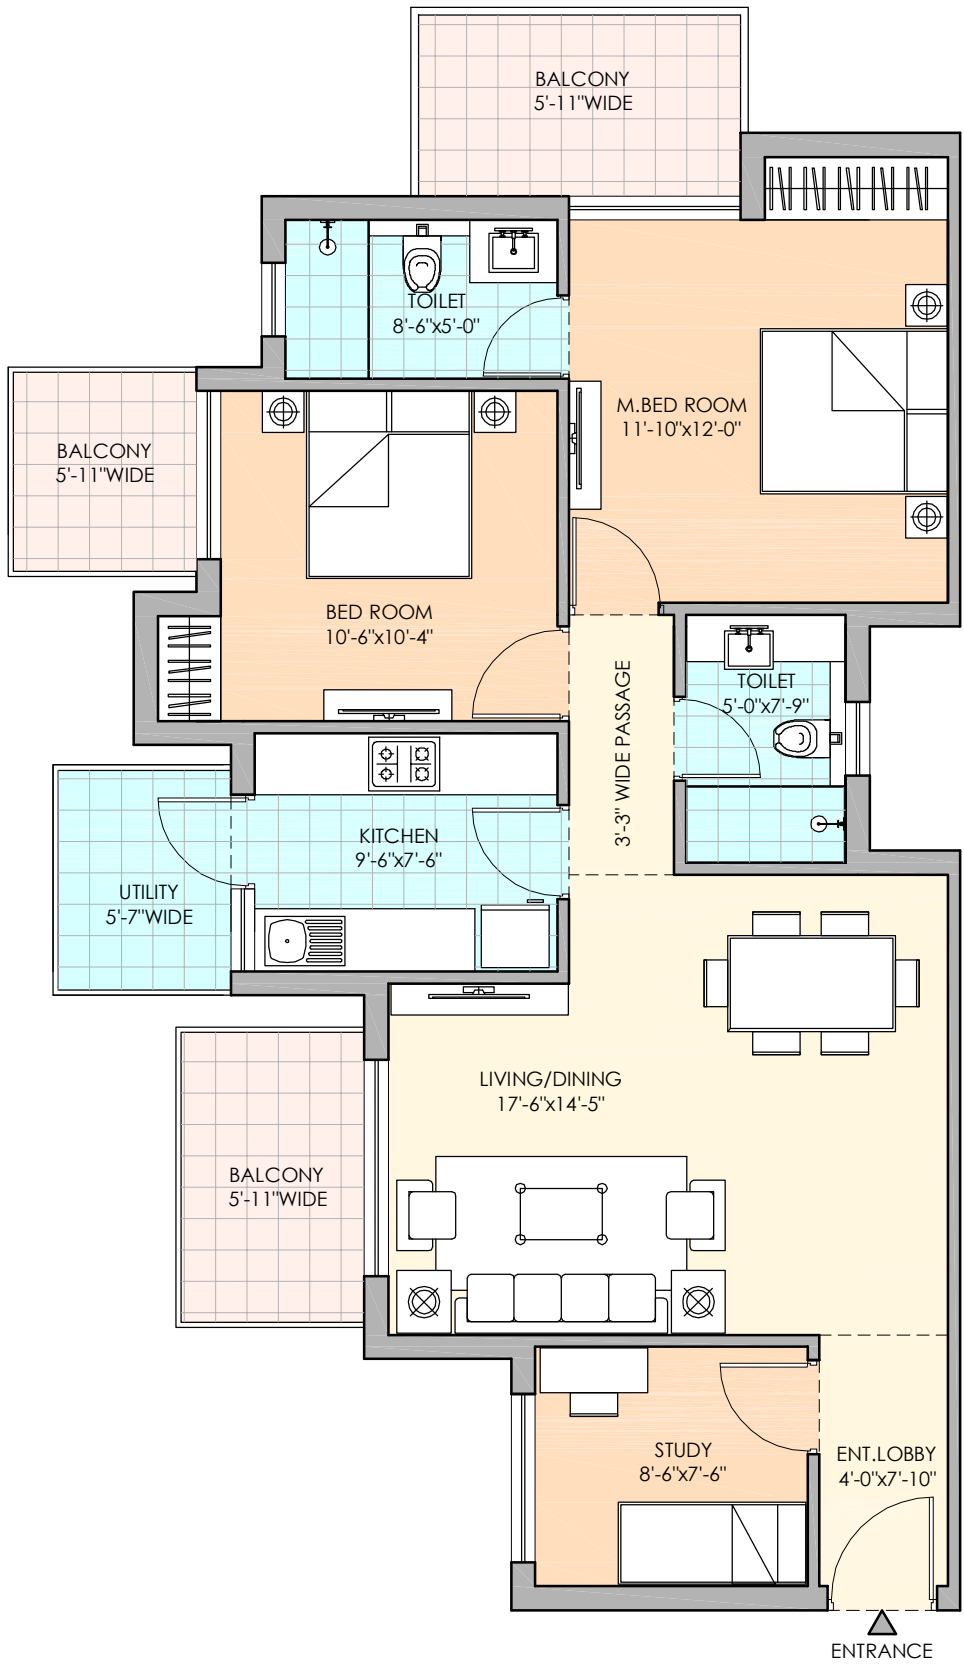

M3M SIERRA GURGAON FLOOR PLAN - 2BHK + STUDY - 1450 SQ FT

Apartment Type	Super Area	
2 BHK + Study + 2 Toilet	1450 Sqft	